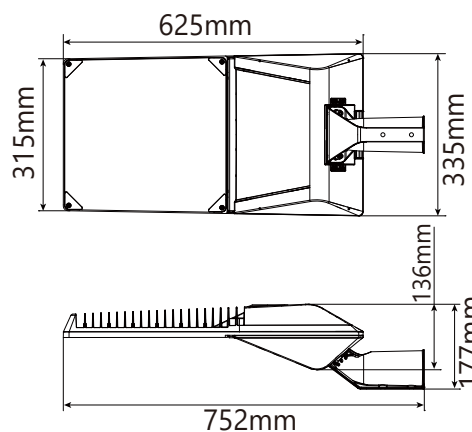

MATERIAL

Die-cast aluminum housing and tempered glass.

DIMENSION DRAW

Model:	Azro
Format:	Rectangular
Location:	Exterior
Wattage:	400W
Materials:	Aluminium
Led Color:	5000K
Product Dimension:	752*315*335mm
IP Code:	66
Fixation:	Surface
CRI :	70
Lumen Output:	60000LM
Frequency:	50/60 Hz
Beam Angle:	T2
Net Weight:	10.00Kgs